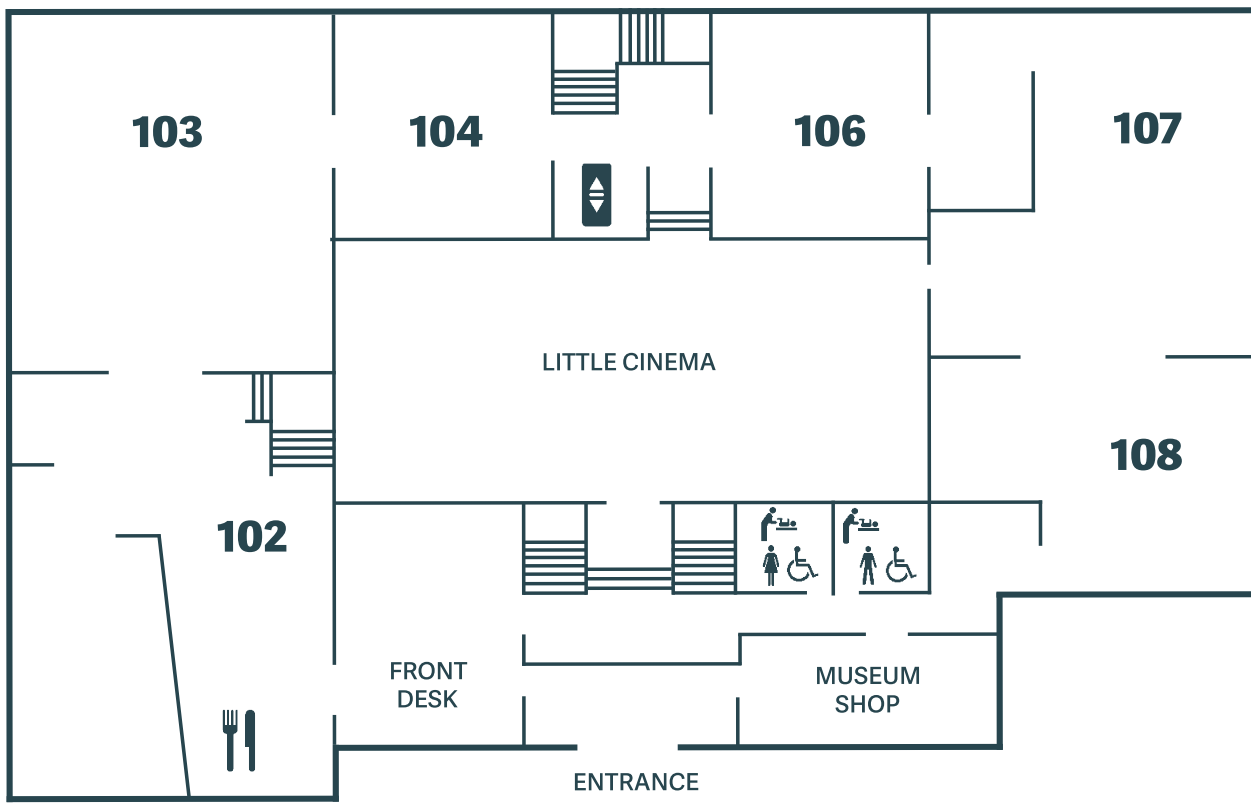

# FLOOR MAP

- Bathroom 
- Accessible Bathroom 
- Elevator 
- Water Fountain 
- Changing Tables 
- Eating / Drinking space 

## LOWER FLOOR

- AQ Aquarium
- RR Reptile Room

## MAIN FLOOR

- 102 Lab 102
- 103 Berkshire Backyard
- 104 Rocks & Minerals
- 106 Animals of the World in Miniature
- 107-108 Feigenbaum Hall of Innovation

## SECOND FLOOR

- 201 Works by Alexander Calder
- 202-204 Objects & Their Stories
- 206-209 Rotating Galleries