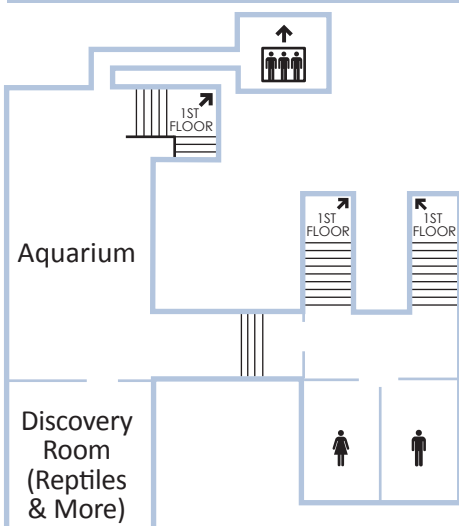

#### WeeMuse Adventures Fridays, 11 am

Little ones 18 months to 3 years old explore the Aquarium and other Museum galleries! Each week features songs, stories, scavenger hunts, play time, and more.

WeeMuse programs are sponsored by

## first floor & main entrance

## basement level