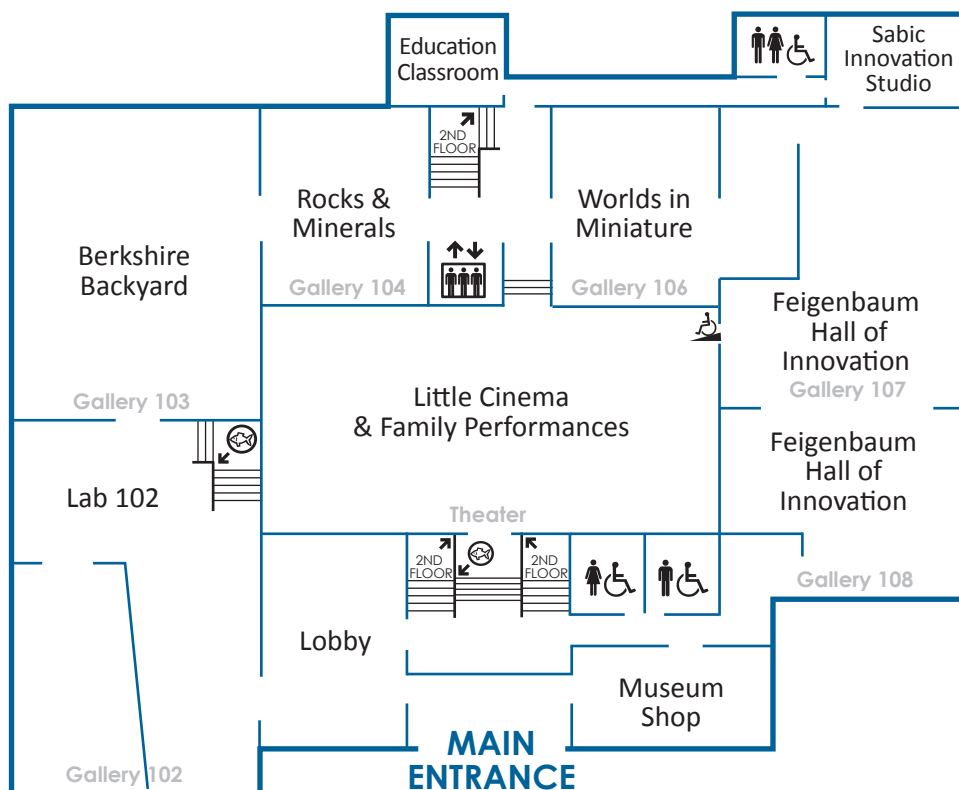

#### WeeMuse: Littlest Learners Tuesdays, 10:30 am

Play and learn every week in this fun, interactive new program for children ages 6-18 months, with stories, songs, sign language, and exercise. Caregivers share stories and information from collective parenting experiences.

#### WeeMuse Adventures Fridays, 11 am

Little ones 18 months to 3 years old explore the Aquarium and other Museum galleries! Each week features songs, stories, scavenger hunts, play time, and more.

WeeMuse programs are sponsored by

## first floor & main entrance

## basement level